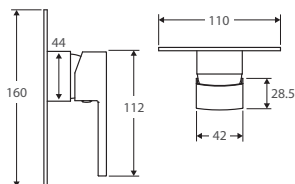

KOKO® Wall Mixer

$140 • 218101

- Designed for shower and bath
- WELS rating not required