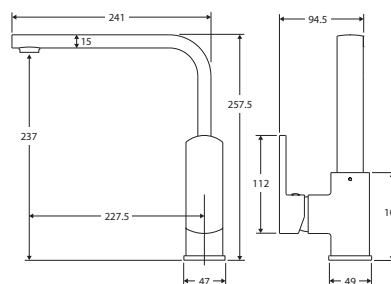

KOKO® Tall Basin Mixer

\$360 • 218107

- Fixed position
- WELS 5 Star rated, 5L/min

KOKO® Sink Mixer

\$205 • 218105

- Swivel function
- Designed for kitchen and laundry
- WELS 5 Star rated, 5L/min

KOKO[®] Wall Mixer