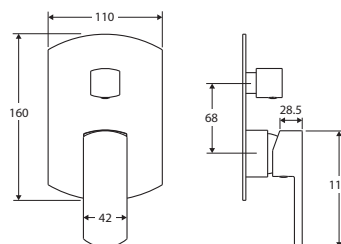

\$140 • 218101

- Designed for shower and bath
- WELS rating not required

KOKO[®] Wall Diverter Mixer

\$205 • 218102

- Designed for shower and bath
- WELS rating not required

KOKO[®] Wall Mixer with Spout

\$299 • 218106