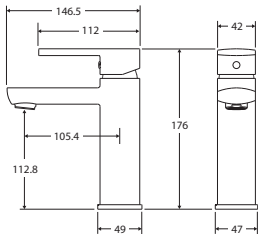

KOKO® Basin Mixer

$190 • 218103

- Fixed position
- WELS 5 Star rated, 5L/min