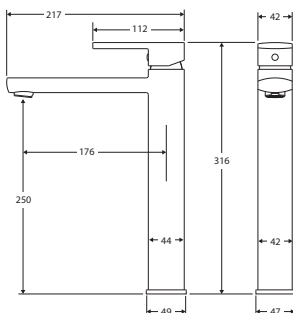

KOKO® Tall Basin Mixer

\$360 • 218107

- Fixed position
- WELS 5 Star rated, 5L/min

KOKO® Sink Mixer

\$205 • 218105

- Swivel function
- Designed for kitchen and laundry
- WELS 5 Star rated, 5L/min

KOKO[®] Wall Mixer