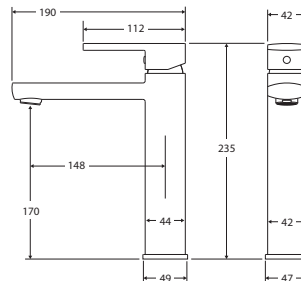

KOKO® Tall Basin Mixer

\$360 • 218107

- Fixed position
- WELS 5 Star rated, 5L/min

KOKO® Sink Mixer

\$205 • 218105

- Swivel function
- Designed for kitchen and laundry
- WELS 5 Star rated, 5L/min

KOKO[®] Wall Mixer